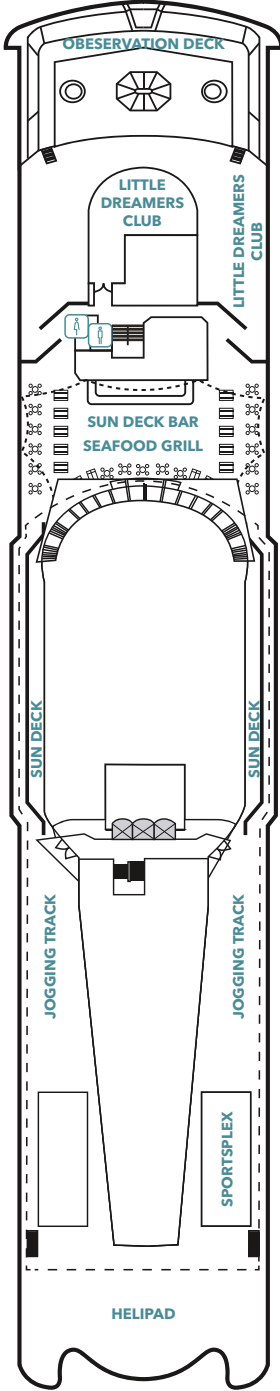

Star Navigator Deck Plans

DECK 13

Sports Facilities,
Restaurant and Bar