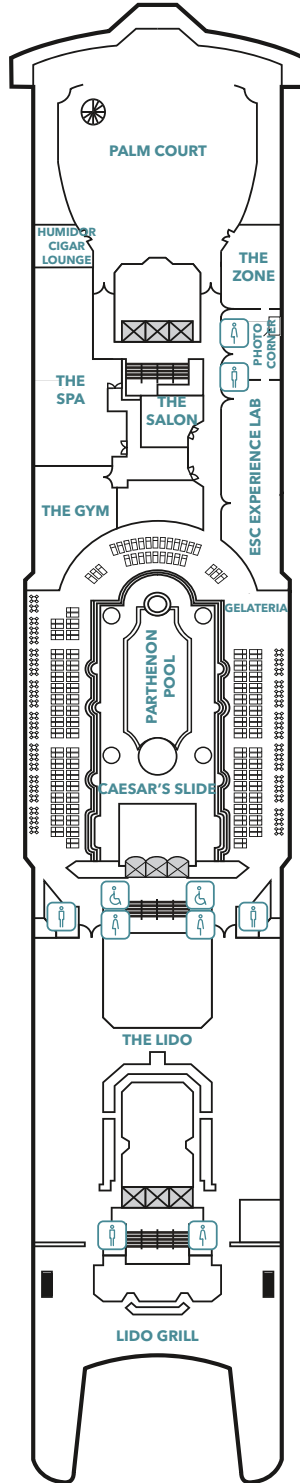

Palm Court

Relax in our sophisticated observatory lounge as you enjoy sweeping ocean views.

PALACE VILLA

Approx. 93.85 sq.m
Max Occupancy 6
Deck 11
1 King-size Bed + 1
Queen-size Bed + 1
Double Sofa Bed

PALACE PENTHOUSE

From 50 sq.m
Max Occupancy 4
Deck 9 / 10
1 King-size Bed + 1 Double Sofa Bed

PALACE SUITE/ PALACE DELUXE SUITE

From 21 sq.m / 37 sq.m
Max Occupancy 4
Deck 9 / 10 / 11
1 King-size Bed +
1 Double Sofa Bed

INTERIOR STATEROOM

From 12 sq.m
 Max Occupancy 2 - 4
 Deck 4 / 5 / 6 / 8 / 9 / 10 / 11
 1 Queen-size Bed + 1 Single Sofa Bed /
 2 Single Beds + 1 Single Pullman Bed
 + 1 Single Sofa Bed

*Convertible to one Queen-size Bed upon request #Images are for reference only.

Star Navigator Deck Plans

DECK 13

Sports Facilities,
Restaurant and Bar

DECK 12

Water Activities, Spa,
Gym, Salon, Lounge, ESC
Experience Lab, The Zone

DECK 11

The Palace, Suites, Balcony
Staterooms, Oceanview
Staterooms & Interior Staterooms