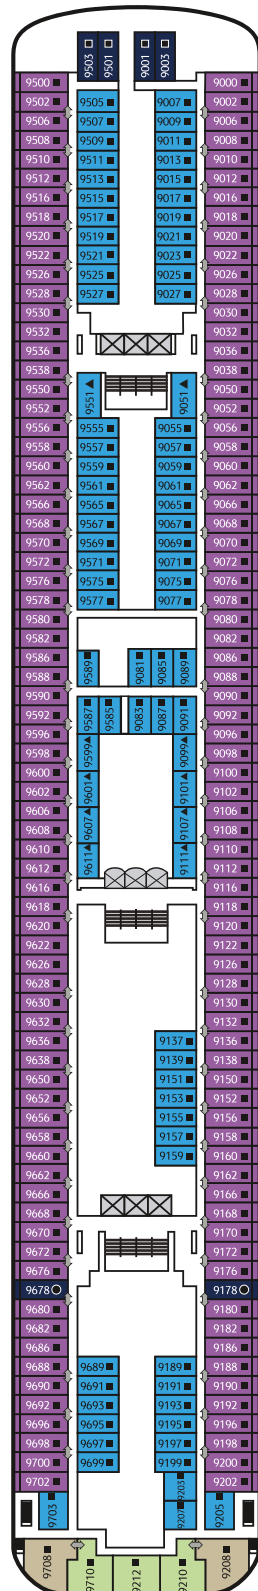

DECK 9

Suites, Balcony Staterooms & Interior Staterooms