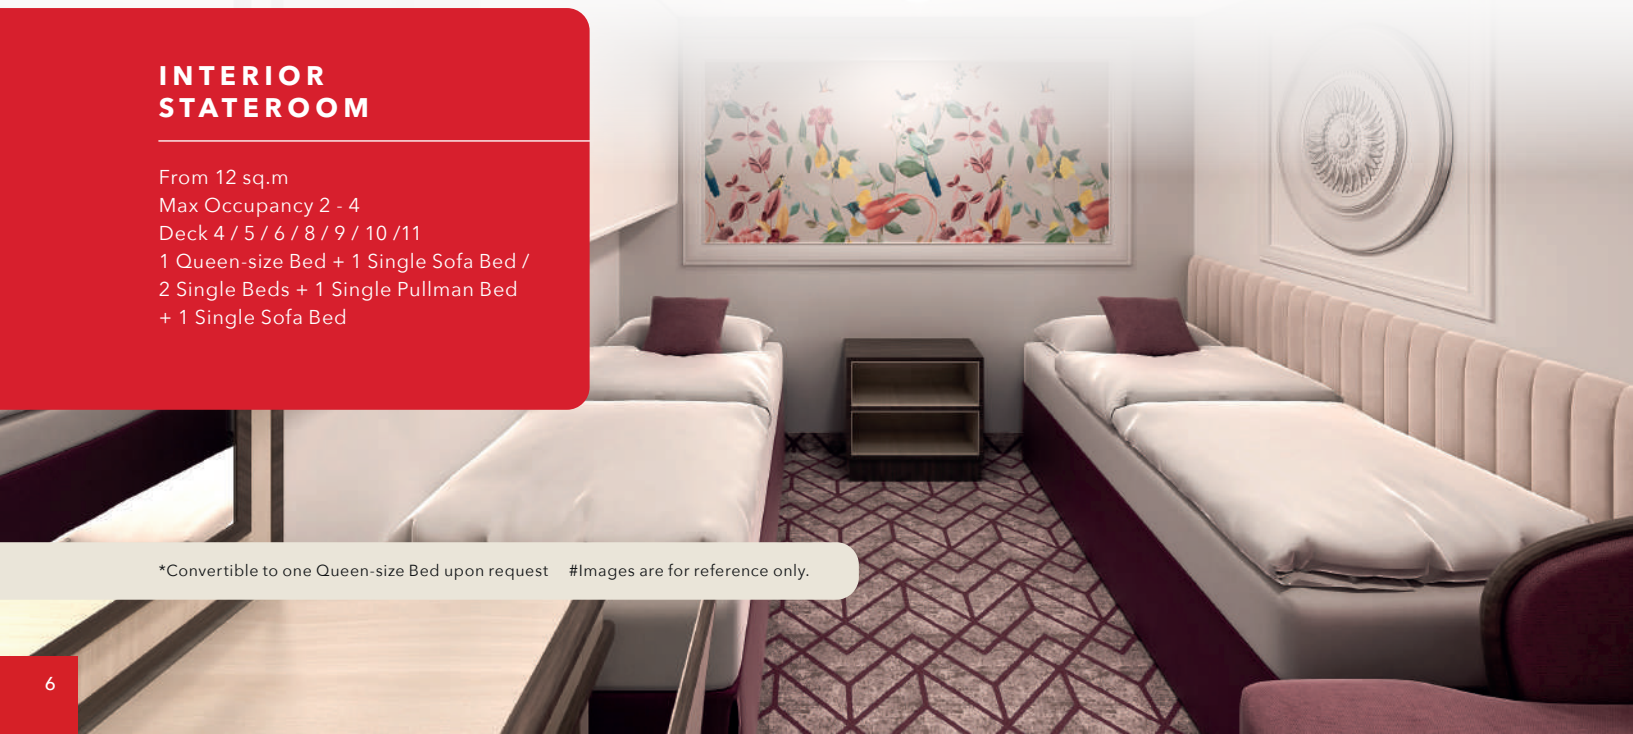

INTERIOR STATEROOM

From 12 sq.m
Max Occupancy 2 - 4
Deck 4 / 5 / 6 / 8 / 9 / 10 / 11
1 Queen-size Bed + 1 Single Sofa Bed /
2 Single Beds + 1 Single Pullman Bed
+ 1 Single Sofa Bed