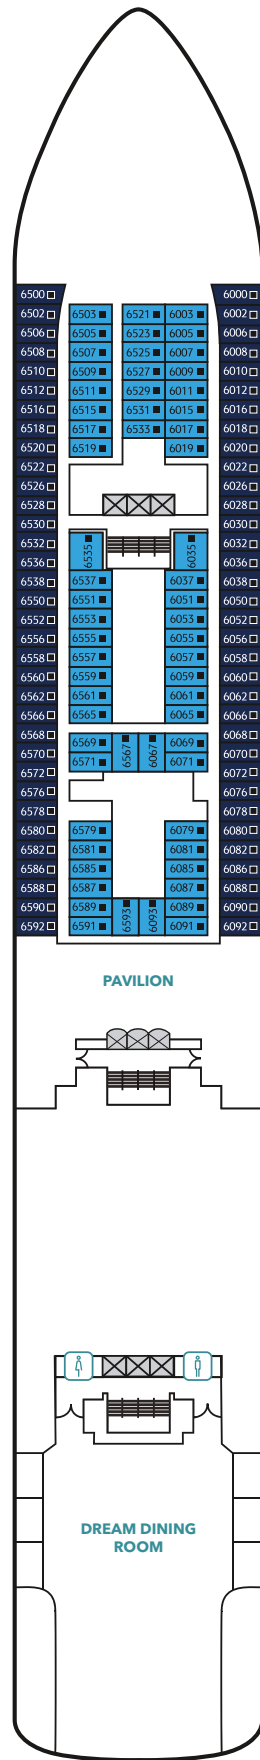

DECK 6

Restaurants, Oceanview
Staterooms & Interior Staterooms