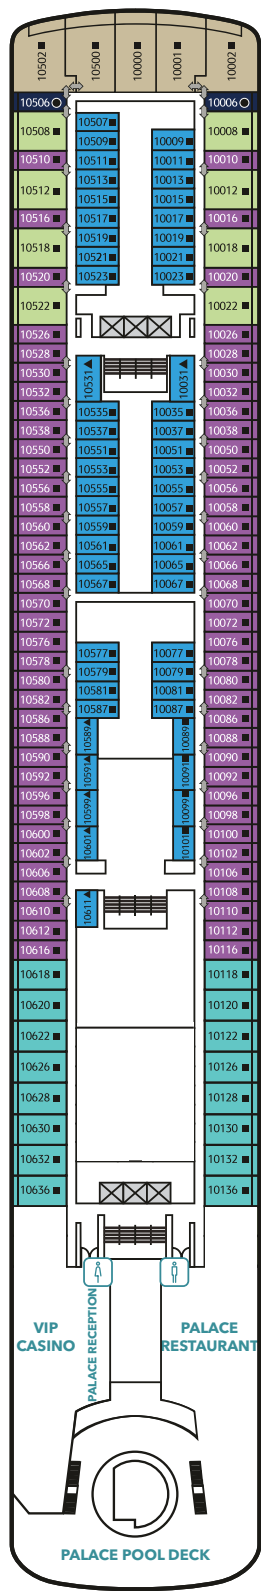

FLEET OVERVIEW

Gross Tonnage	Decks	
75,338 tons	13	
Staterooms	Length	Width
926	268.6m	32.2m
Passenger Capacity	1,854 (Lower Berth)	

ESC Experience Lab

Experience non-stop thrills with the latest virtual and augmented reality technology.

From 50 sq.m
Max Occupancy 4
Deck 9 / 10
1 King-size Bed + 1 Double Sofa Bed

PALACE SUITE/ PALACE DELUXE SUITE

From 21 sq.m / 37 sq.m
Max Occupancy 4
Deck 9 / 10 / 11
1 King-size Bed +
1 Double Sofa Bed

Star Navigator Deck Plans

DECK 13

Sports Facilities,
Restaurant and Bar

DECK 12

Water Activities, Spa,
Gym, Salon, Lounge, ESC
Experience Lab, The Zone

DECK 11

The Palace, Suites, Balcony
Staterooms, Oceanview
Staterooms & Interior Staterooms

DECK 7

Main Lobby, Main Theatre,
Restaurants & Cafés

DECK 6

Restaurants, Oceanview
Staterooms & Interior Staterooms

DECK 5

Oceanview Staterooms &
Interior Staterooms

DECK 4

Oceanview Staterooms & Interior Staterooms, Medical Centre