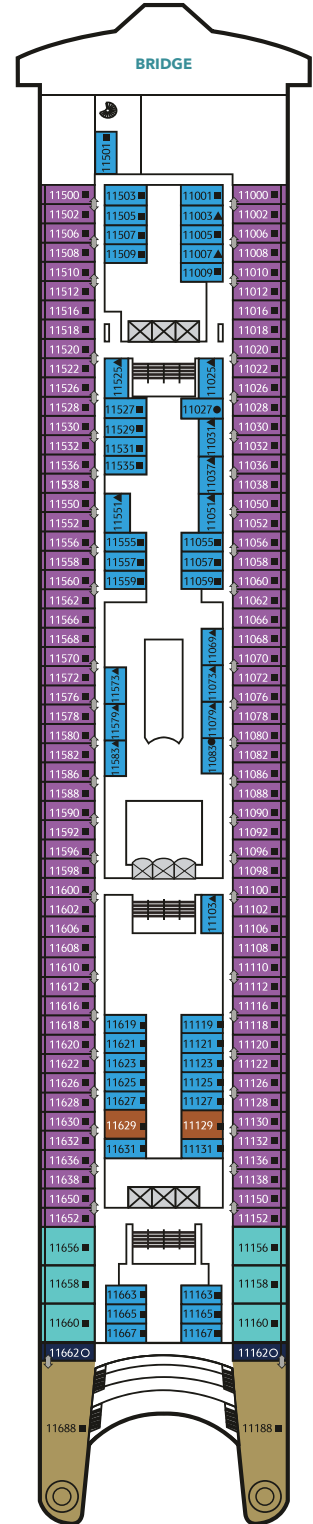

FLEET OVERVIEW

Gross Tonnage	Decks	
75,338 tons	13	
Staterooms	Length	Width
926	268.6m	32.2m
Passenger Capacity	1,854 (Lower Berth)	

ESC Experience Lab

Experience non-stop thrills with the latest virtual and augmented reality technology.

From 50 sq.m
Max Occupancy 4
Deck 9 / 10
1 King-size Bed + 1 Double Sofa Bed

PALACE SUITE/ PALACE DELUXE SUITE

From 21 sq.m / 37 sq.m
Max Occupancy 4
Deck 9 / 10 / 11
1 King-size Bed +
1 Double Sofa Bed

Star Navigator Deck Plans

DECK 13

Sports Facilities,
Restaurant and Bar

DECK 12

Water Activities, Spa,
Gym, Salon, Lounge, ESC
Experience Lab, The Zone

DECK 11

The Palace, Suites, Balcony
Staterooms, Oceanview
Staterooms & Interior Staterooms

DECK 7

Main Lobby, Main Theatre,
Restaurants & Cafés

DECK 6

Restaurants, Oceanview
Staterooms & Interior Staterooms

DECK 5

Oceanview Staterooms &
Interior Staterooms

DECK 4

Oceanview Staterooms & Interior Staterooms, Medical Centre