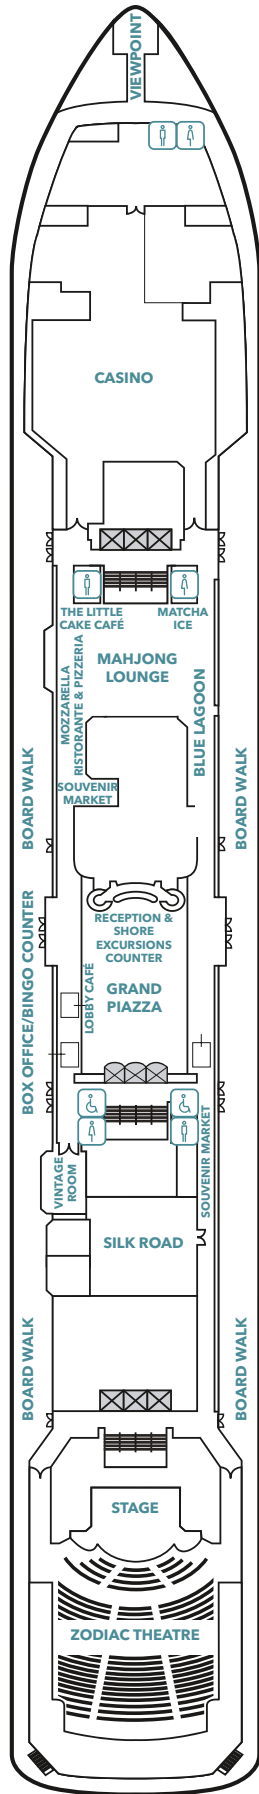

FLEET OVERVIEW

Gross Tonnage	Decks	
75,338 tons	13	
Staterooms	Length	Width
926	268.6m	32.2m
Passenger Capacity	1,854 (Lower Berth)	

ESC Experience Lab

Experience non-stop thrills with the latest virtual and augmented reality technology.

DECK 7

Main Lobby, Main Theatre,
Restaurants & Cafés

DECK 6

Restaurants, Oceanview
Staterooms & Interior Staterooms

DECK 5

Oceanview Staterooms &
Interior Staterooms

DECK 4

Oceanview Staterooms & Interior Staterooms, Medical Centre