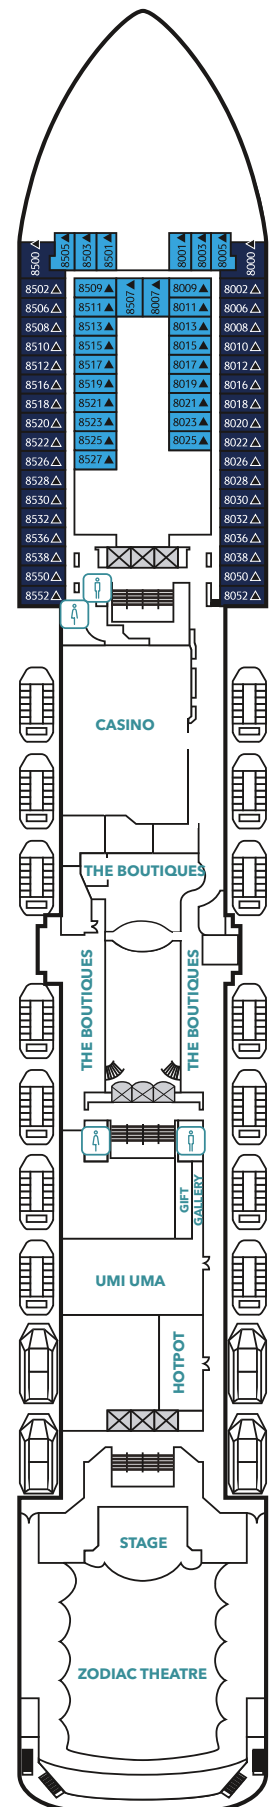

DECK 8

Restaurants, Retail Boutiques, Oceanview Staterooms & Interior Staterooms