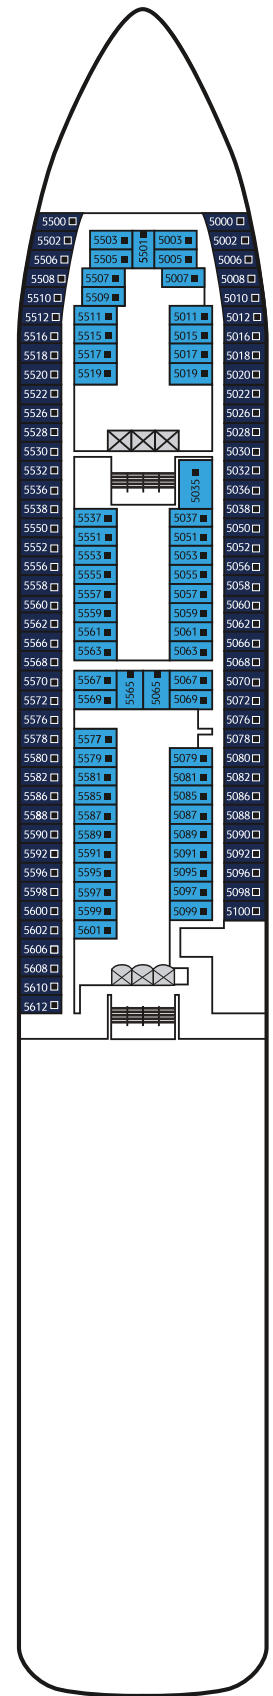

FLEET OVERVIEW

Gross Tonnage	Decks	
75,338 tons	13	
Staterooms	Length	Width
926	268.6m	32.2m
Passenger Capacity	1,854 (Lower Berth)	

ESC Experience Lab

Experience non-stop thrills with the latest virtual and augmented reality technology.

Palm Court

Relax in our sophisticated observatory lounge as you enjoy sweeping ocean views.

PALACE VILLA

Approx. 93.85 sq.m
Max Occupancy 6
Deck 11
1 King-size Bed + 1
Queen-size Bed + 1
Double Sofa Bed

PALACE PENTHOUSE

From 50 sq.m
Max Occupancy 4
Deck 9 / 10
1 King-size Bed + 1 Double Sofa Bed

PALACE SUITE/ PALACE DELUXE SUITE

From 21 sq.m / 37 sq.m
Max Occupancy 4
Deck 9 / 10 / 11
1 King-size Bed +
1 Double Sofa Bed

DECK 7

Main Lobby, Main Theatre,
Restaurants & Cafés

DECK 6

Restaurants, Oceanview
Staterooms & Interior Staterooms

DECK 5

Oceanview Staterooms &
Interior Staterooms

DECK 4

Oceanview Staterooms & Interior Staterooms, Medical Centre