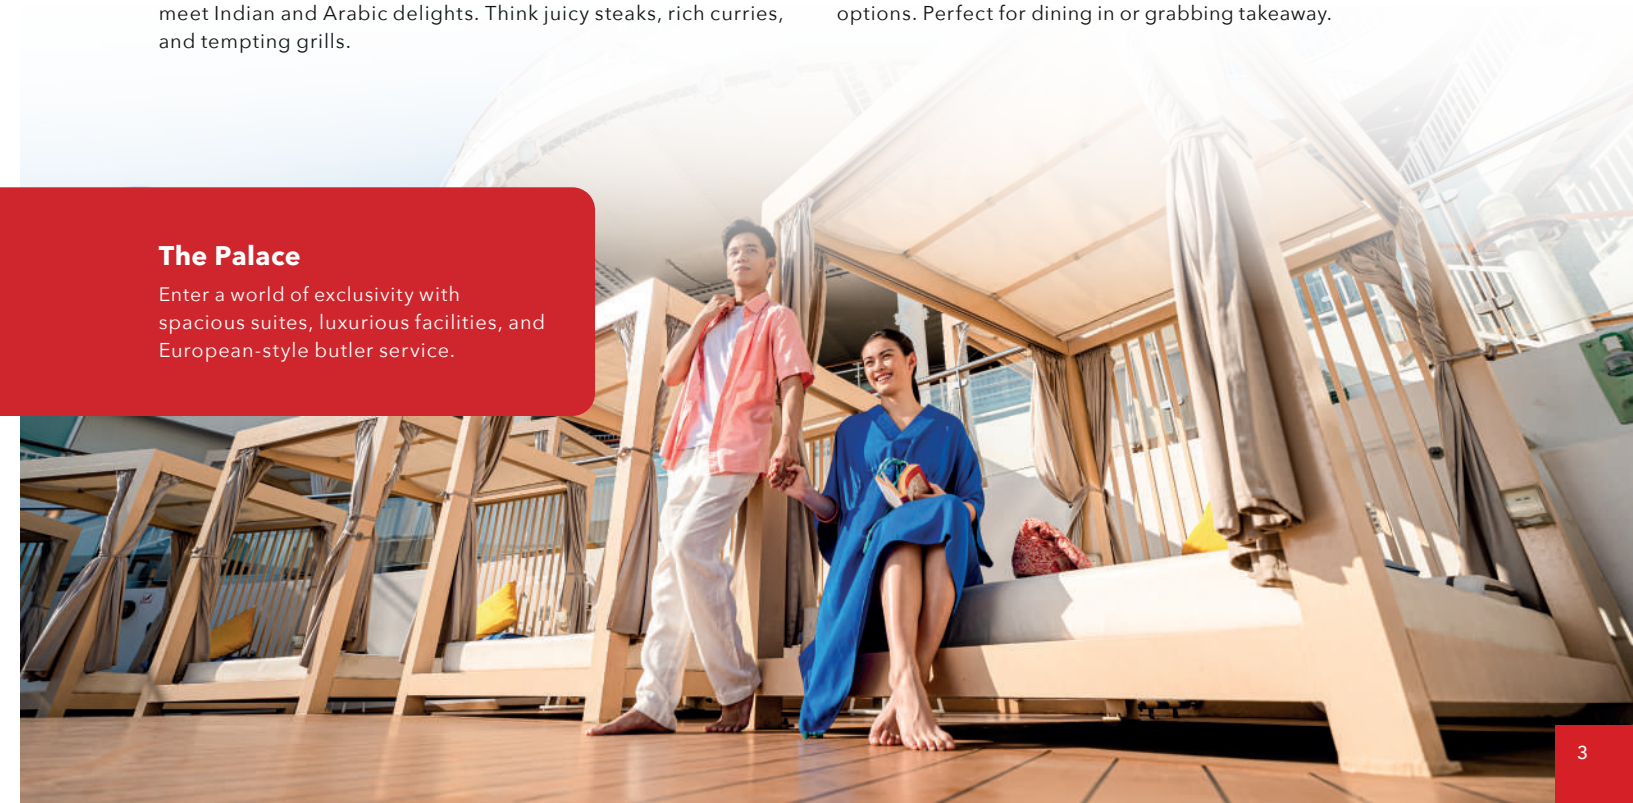

Mozzarella Ristorante & Pizzeria

Delicious, handcrafted pasta and pizza, with special vegetarian options. Perfect for dining in or grabbing takeaway.