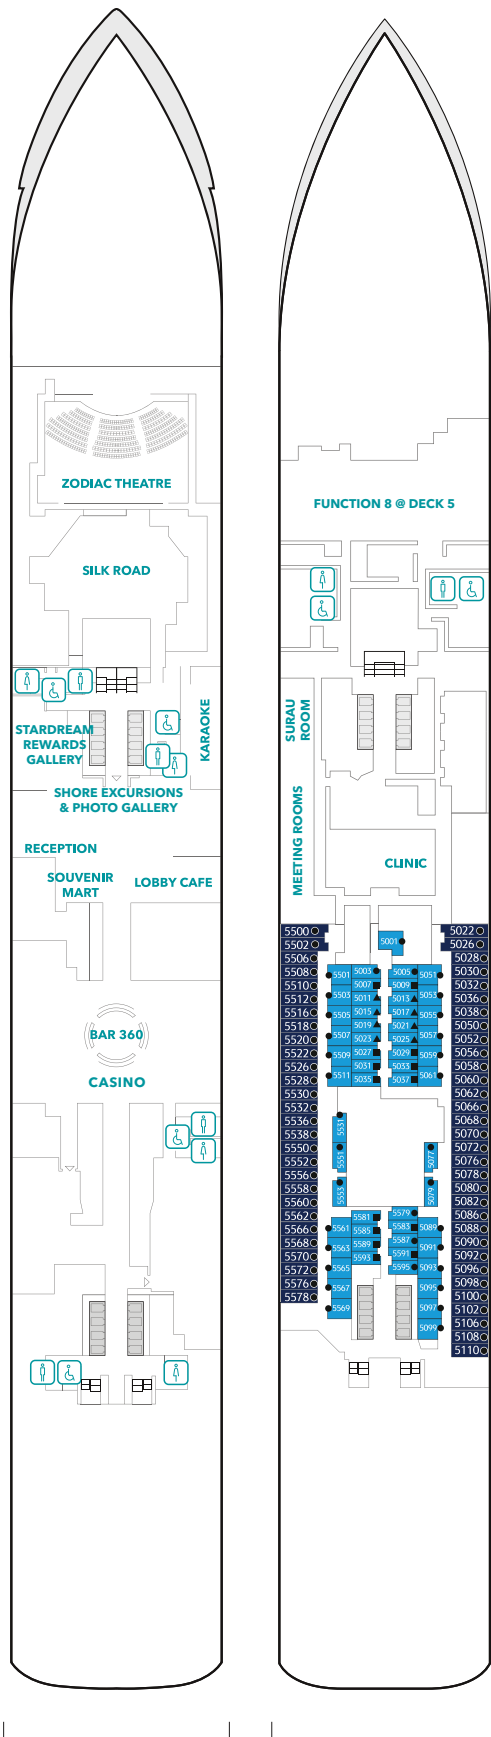

OCEANVIEW STATEROOM

Approx. **16 - 35 sq.m** | Max Occupancy **2**

Deck **5 / 9 / 10 / 11 / 12 / 13**

2 Single Beds

INTERIOR STATEROOM

Approx. **13 - 19 sq.m** | Max Occupancy **2 - 4**

Deck **5 / 8 / 9 / 10 / 11 / 12 / 13 / 15**

Genting Dream Deck Plans

DECK 10

Suites, Balcony Deluxe, Balcony, Oceanview & Interior Staterooms

DECK 9

Suites, Balcony Deluxe, Balcony, Oceanview & Interior Staterooms, Helipad

DECK 8

Restaurants, Bars, Lounges & Multi-purpose Venue, Balcony Deluxe, Balcony & Interior Staterooms

DECK 7

Main Theatre, Executive Boardrooms, Restaurants, Retail Venues & Entertainment Venues

DECK 6

Main Lobby, StarDream Rewards Membership Counter, Reception, Restaurant, Café, Lounges & Entertainment Venues

DECK 5

Meeting Rooms, Clinic, Oceanview & Interior Staterooms

Restaurants & Bars DECK

Palm Court	19
Sun Deck Bar	17
Pool Deck Bar	16
The Lido*^	16
The Oasis	15
Bar City	8
Bistro	8
Chef's Table	8
Dream Dining Room Upper*	8
Gelateria	8
Hot Pot	8
Umi Uma	8
Blue Lagoon	7
Dream Dining Room Lower*	7
Red Lion	7
Bar 360	6
Lobby Cafe	6
Silk Road	6
Function 8 @ Deck 5*	5