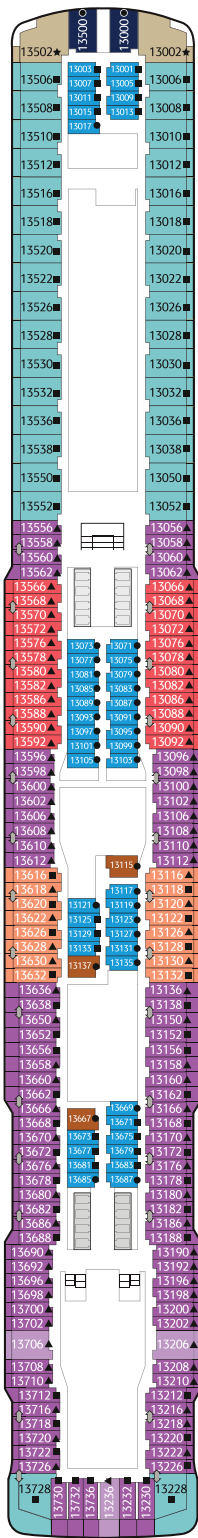

DECK 13
Suites, Balcony Deluxe,
Balcony, Oceanview &
Interior Staterooms