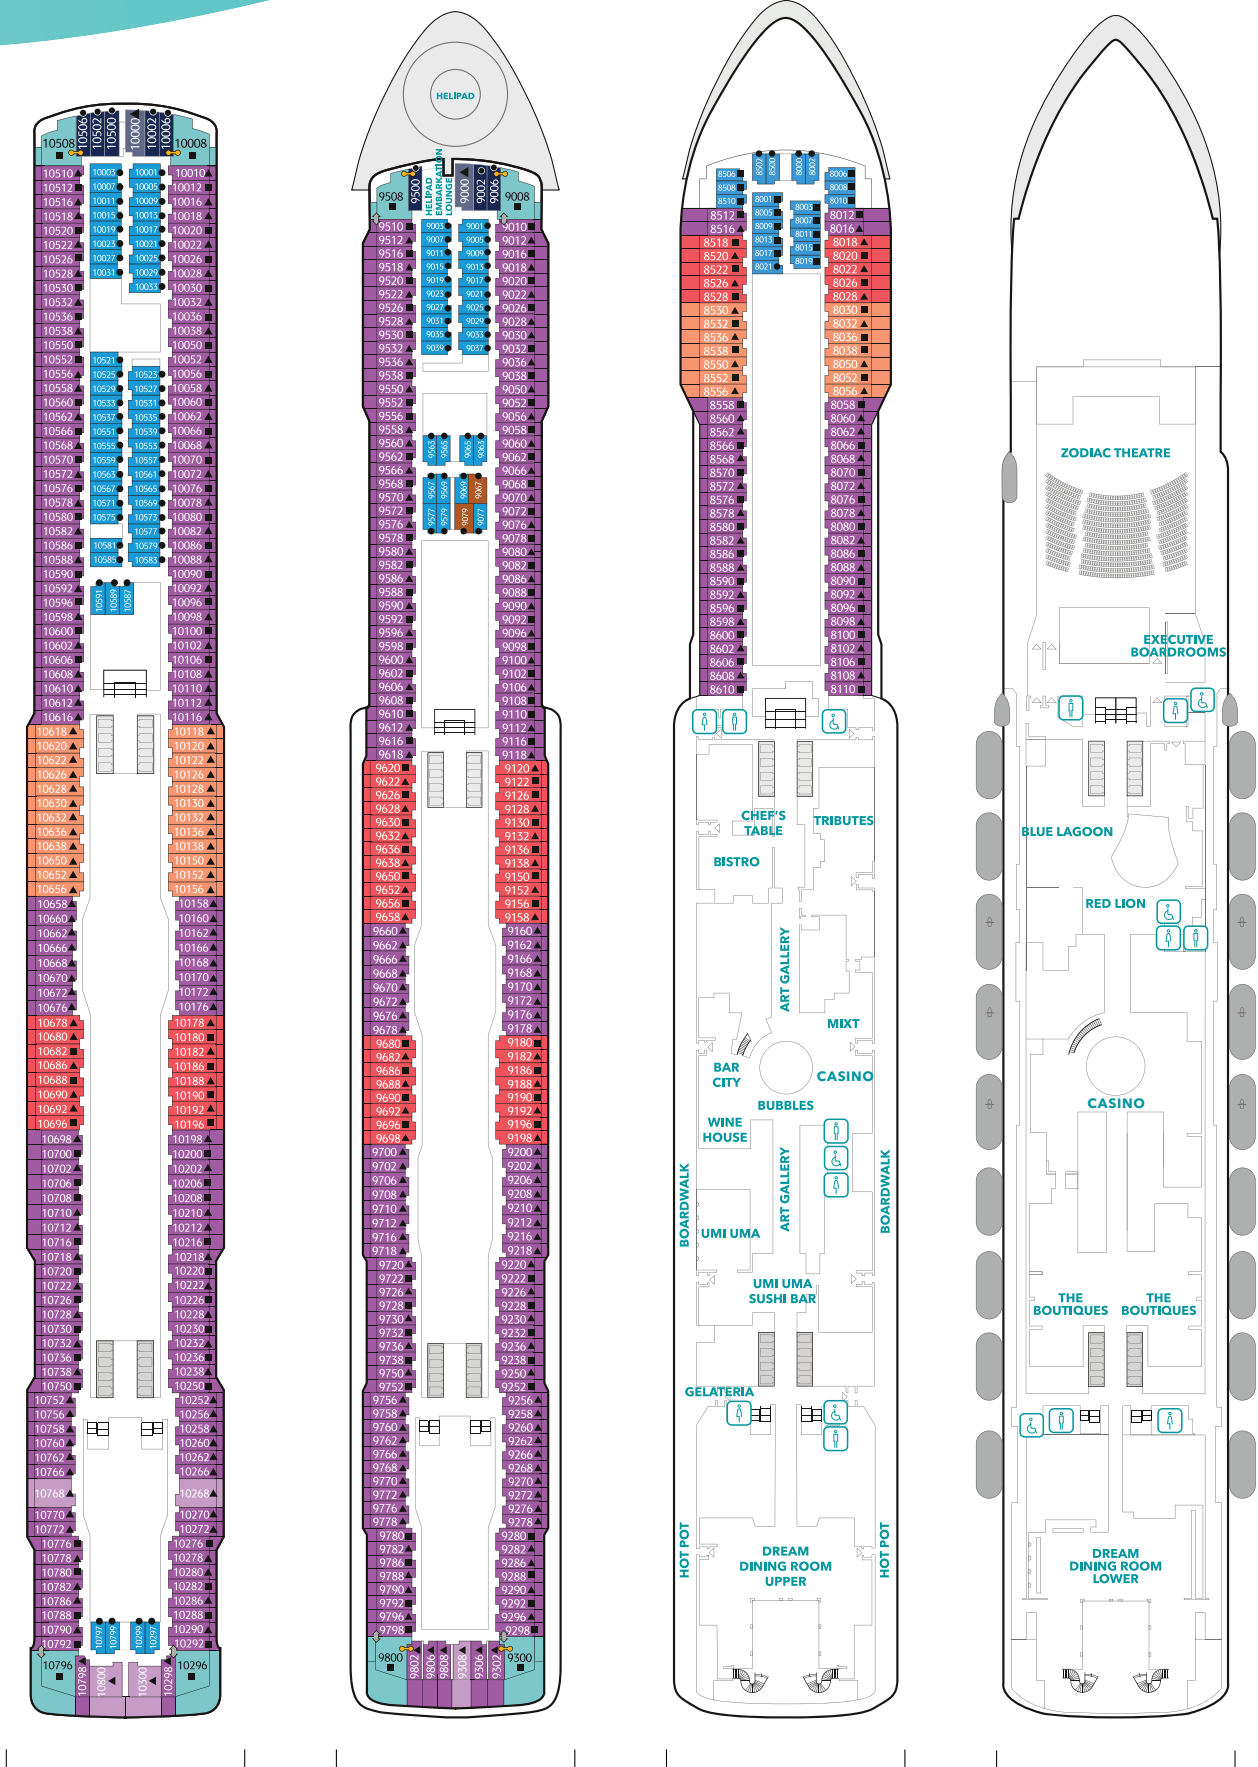

DECK 17

The Palace, Suites, Zouk
& Zouk Beach Club

DECK 16

Genting Club, Suites,
Entertainment Venues,
Water Activities & Restaurant

DECK 15
Western Spa, Fitness Centre,
Suites, Balcony Deluxe,
Balcony & Interior Staterooms

DECK 13
Suites, Balcony Deluxe,
Balcony, Oceanview &
Interior Staterooms

DECK 12
Suites, Balcony Deluxe,
Balcony, Oceanview &
Interior Staterooms

DECK 11
Suites, Balcony Deluxe,
Balcony, Oceanview &
Interior Staterooms

Genting Dream Deck Plans

DECK 10

Suites, Balcony Deluxe, Balcony, Oceanview & Interior Staterooms

DECK 9

Suites, Balcony Deluxe, Balcony, Oceanview & Interior Staterooms, Helipad

DECK 8

Restaurants, Bars, Lounges & Multi-purpose Venue, Balcony Deluxe, Balcony & Interior Staterooms

DECK 7

Main Theatre, Executive Boardrooms, Restaurants, Retail Venues & Entertainment Venues

DECK 6

Main Lobby, StarDream Rewards Membership Counter, Reception, Restaurant, Café, Lounges & Entertainment Venues