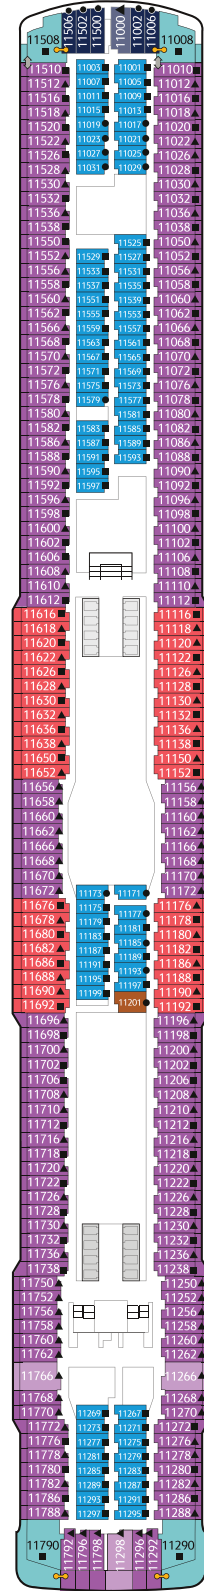

DECK 11
Suites, Balcony Deluxe,
Balcony, Oceanview &
Interior Staterooms