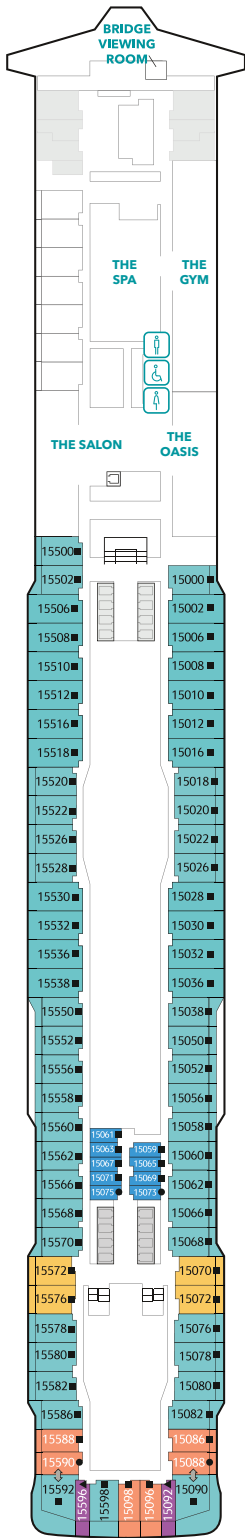

DECK 15
Western Spa, Fitness Centre,
Suites, Balcony Deluxe,
Balcony & Interior Staterooms