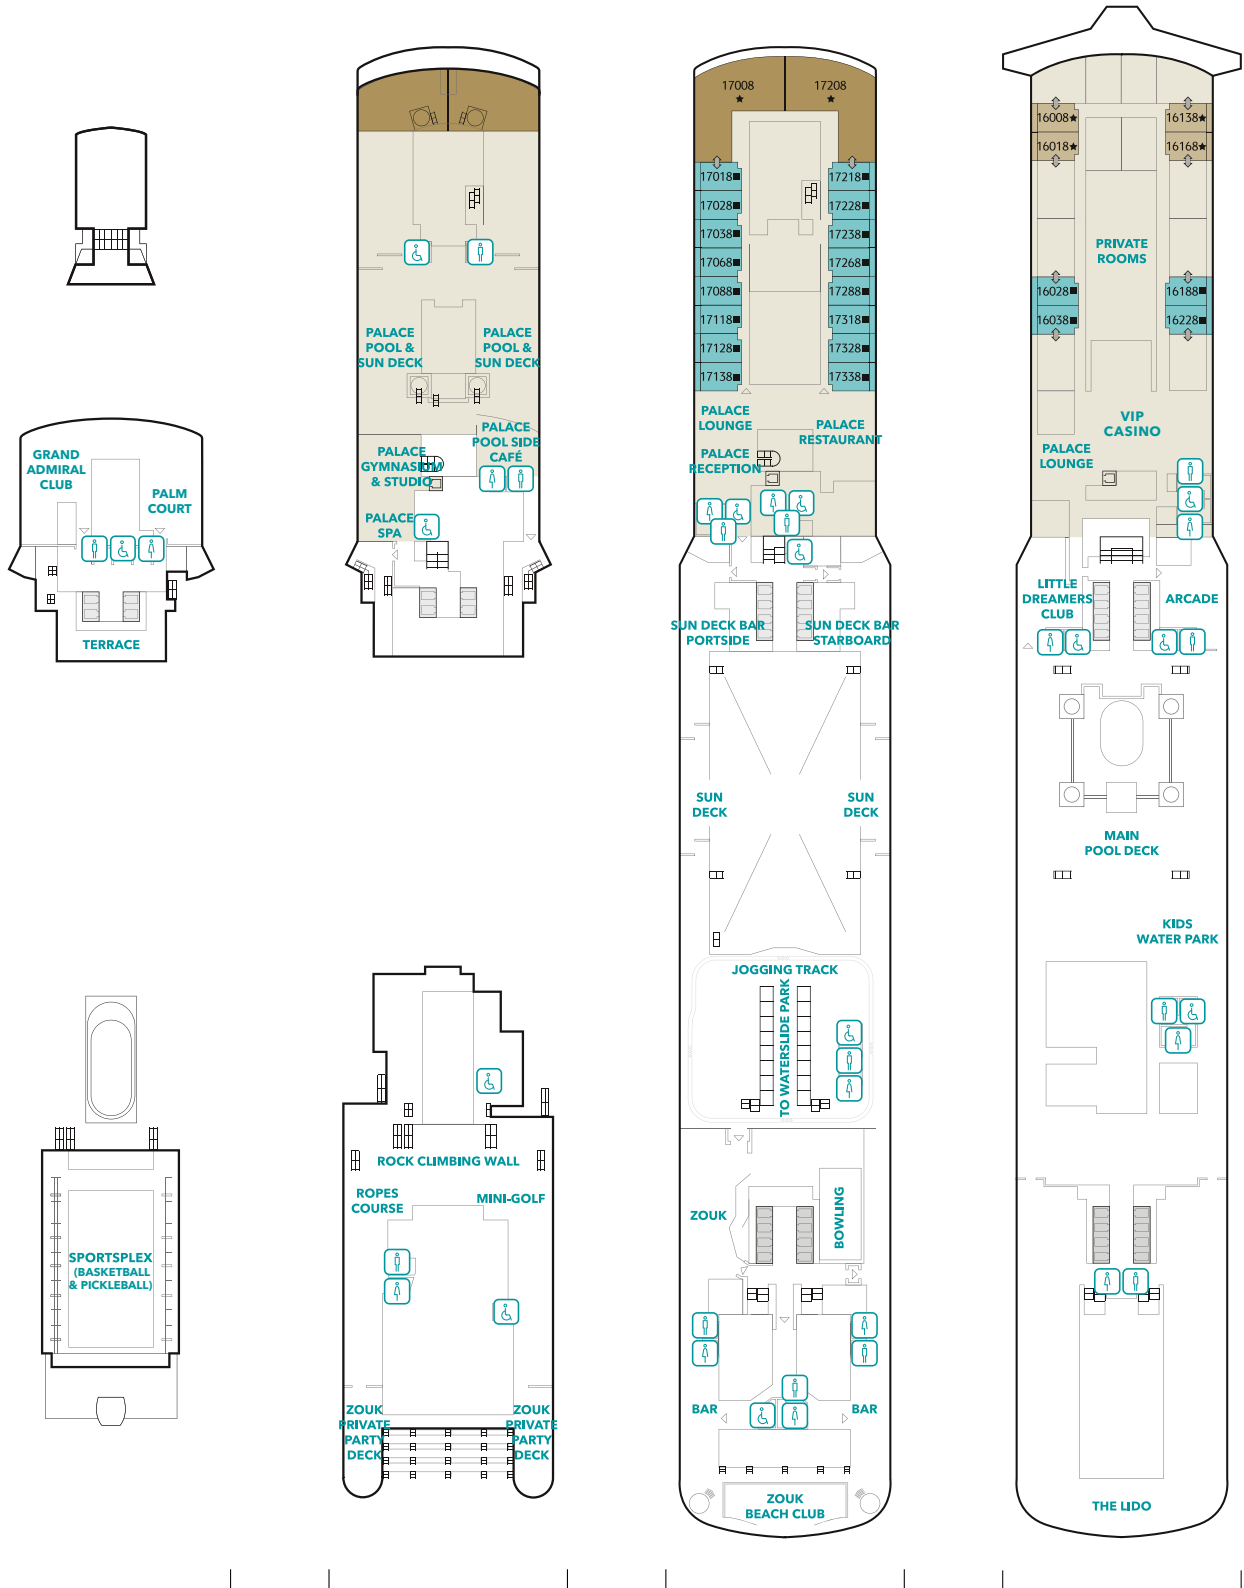

OCEANVIEW STATEROOM

Approx. **16 - 35 sq.m** | Max Occupancy **2**

Deck **5 / 9 / 10 / 11 / 12 / 13**

2 Single Beds

INTERIOR STATEROOM

Approx. **13 - 19 sq.m** | Max Occupancy **2 - 4**

Deck **5 / 8 / 9 / 10 / 11 / 12 / 13 / 15**

2 Single Beds / 2 Single Beds + 1 Pullman Bed /
1 Single Bed + 1 Double Sofa Bed + 1 Pullman Bed

Genting Dream Deck Plans

DECK 19

Lounge & SportsPlex
(Basketball & Pickleball)

DECK 18

The Palace, Ropes Course,
Mini-Golf, Rock Climbing Wall
& Zouk Private Party Deck