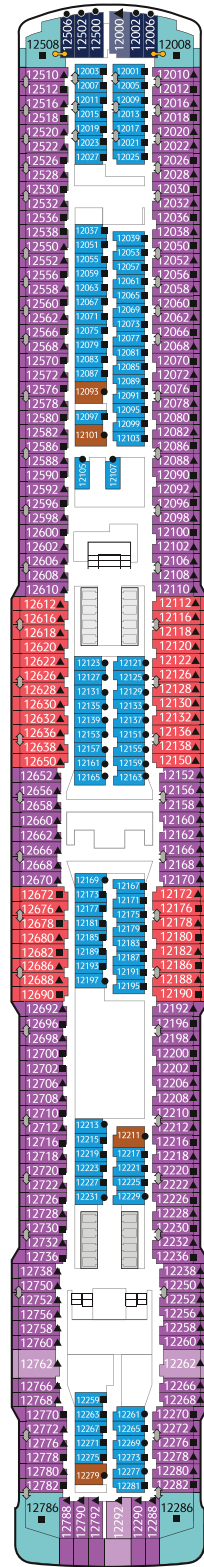

DECK 12
Suites, Balcony Deluxe,
Balcony, Oceanview &
Interior Staterooms